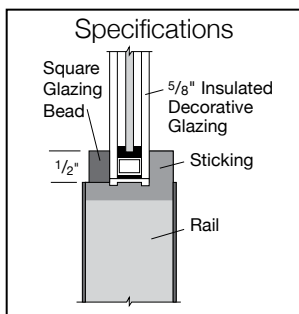

# Adelaide | QUICK SHIP DECORATIVE FRENCH DOORS

3'0" x 6'8" 3501 Primed French Door with Adelaide glass

**Available Species**

		
Primed	Fir	Knotty Alder

Available in Patina only  
**PRIVACY 8**

- Sable Bevels
- Clear Bevels
- 3/8" Caming
- Sable Bevel