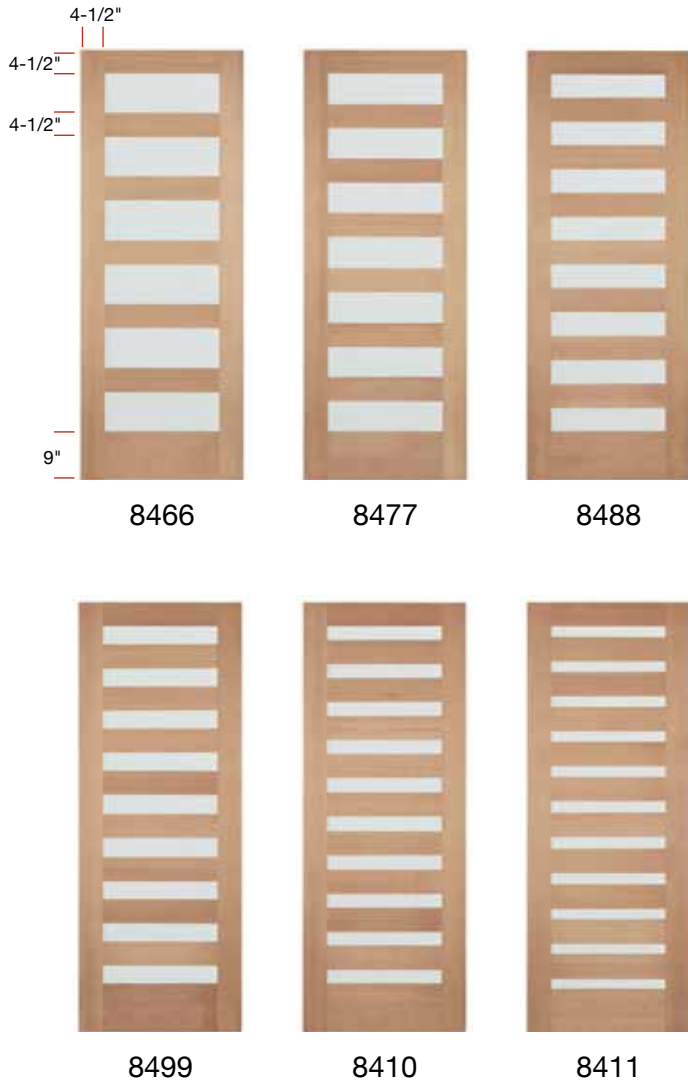

8400 Shaker Series

Glass Options*

Our contemporary collection offers ultra modern styling with sleek lines. Available with seven different glass options.

Available options include 1-3/8" and 1-3/4" door thicknesses, 6/8, 7/0, 7/6 and 8/0 heights in all standard widths, and bifolds. Custom sizes also available. Contact your dealer for information.