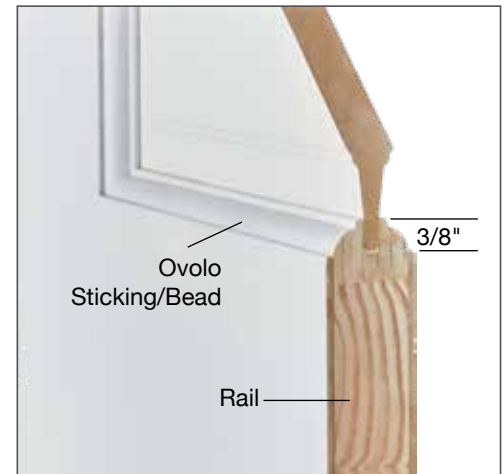

Specifications