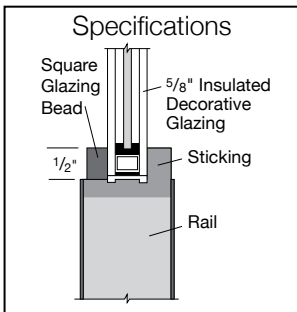

### Artisan

6/8

7/0\*

8/0

\*Knotty Alder not available in 7/0.

3'0" x 6'8" 3501 Primed French Door with Harlow glass