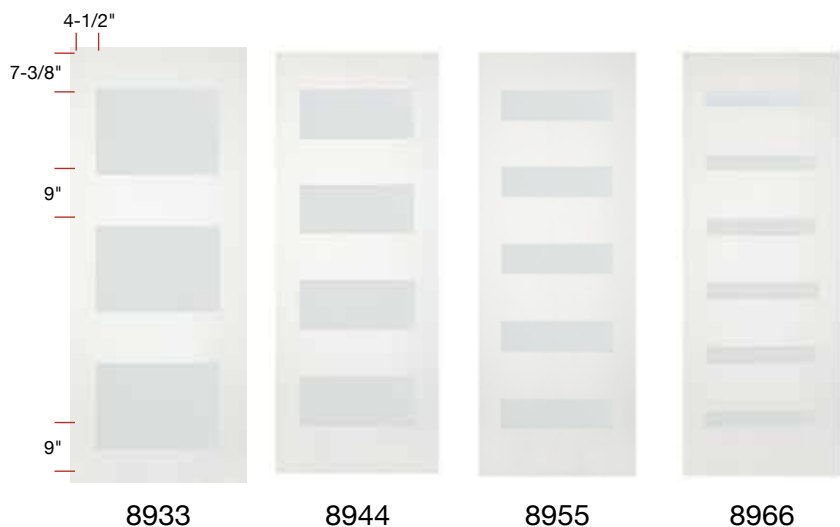

8900 Shaker Series 6/8 1-3/8"

*Other glass options available. Contact your dealer for other designs.