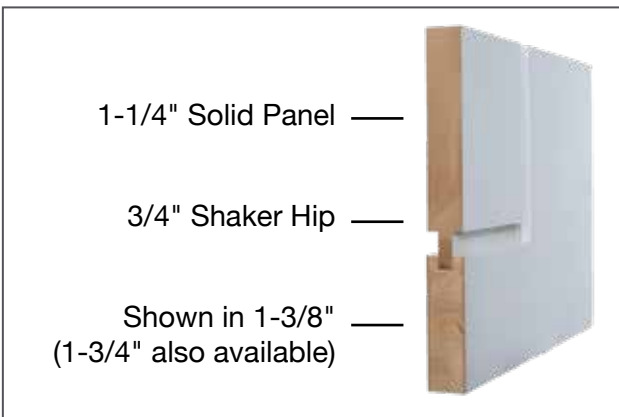

Specifications

Available as 20-Minute Fire Door.
Call for sizes and availability.