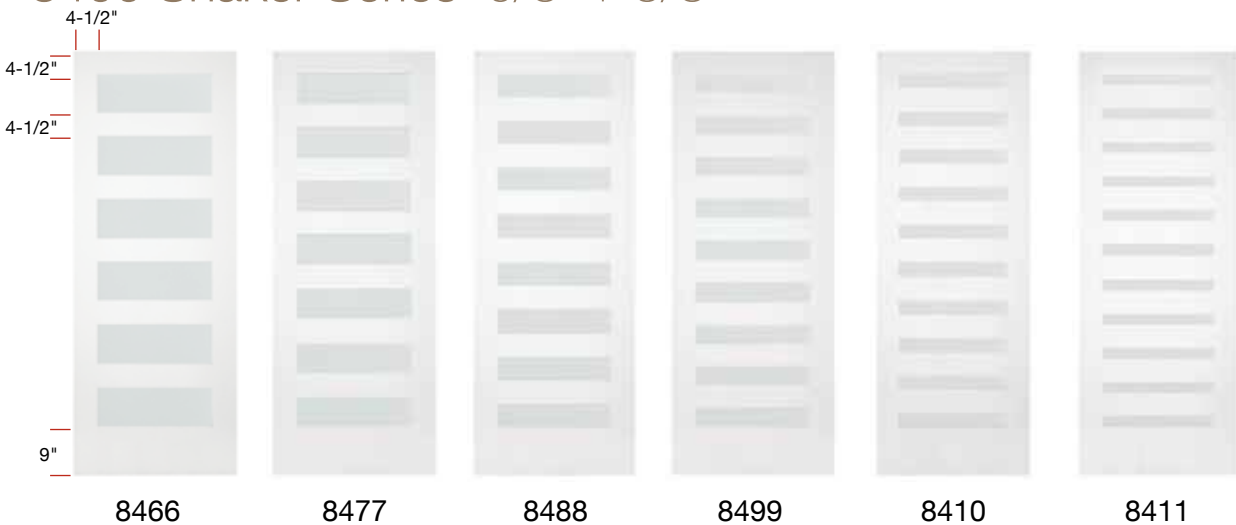

Sable  
PRIVACY 9

Screen Dot  
PRIVACY 9

Diffused White  
Laminate  
PRIVACY 10

8400 Shaker Series 6/8 1-3/8"

Our contemporary collection offers ultra modern styling with sleek lines. Available with seven different glass options.