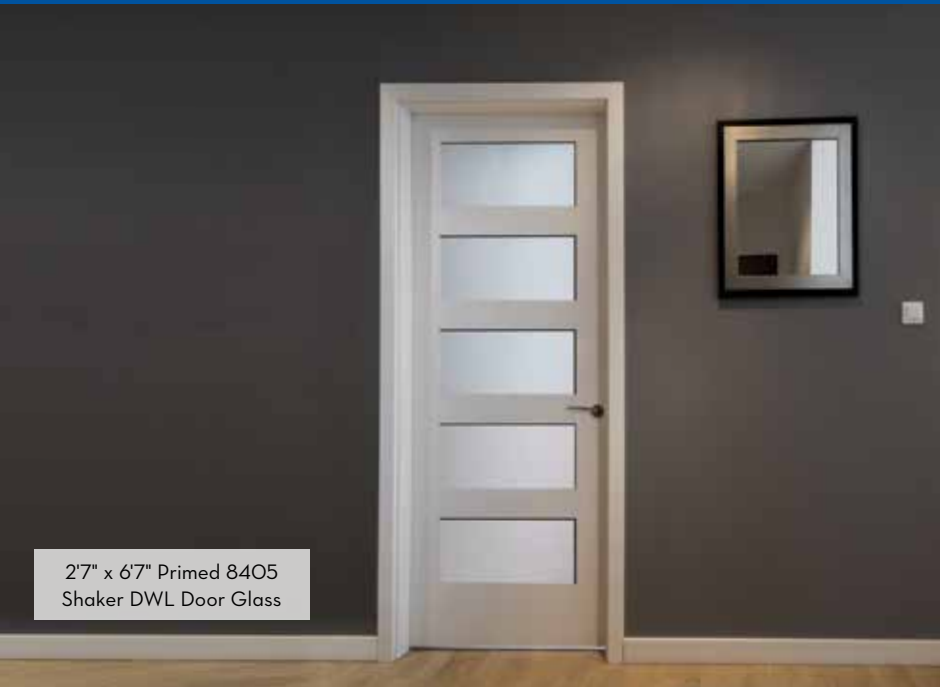

## Shaker Bi-Folds (includes track & hardware)

8401BF

8402BF

8403BF

8433BF

8444BF

8405BF

27" x 67" Primed 8405 Shaker DWL Door Glass