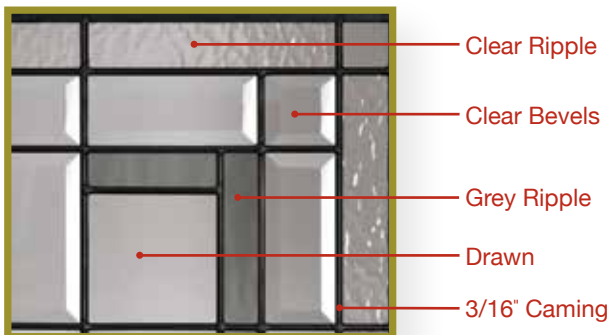

Available in Zinc or Patina (Shown in Patina. Doors shown in Zinc.)

PRIVACY **5**

Lexington

6/8

7/0\*

8/0

\*Knotty Alder not available in 7/0.

3'0" x 6'8" 3501 Fir French Door with Modena glass