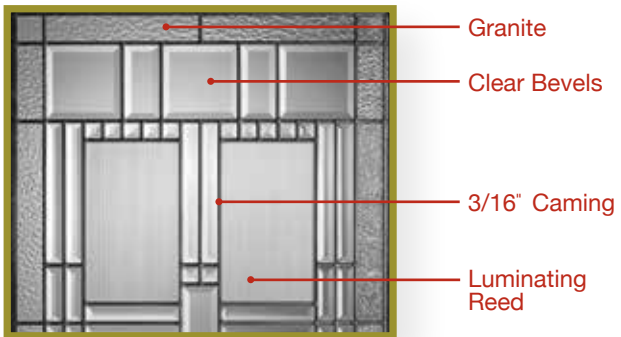

QUICK SHIP DECORATIVE FRENCH DOORS | Artisan

Available Species

Available in Patina only
PRIVACY 7

Artisan

6/8

7/0*

8/0

*Knotty Alder not available in 7/0.