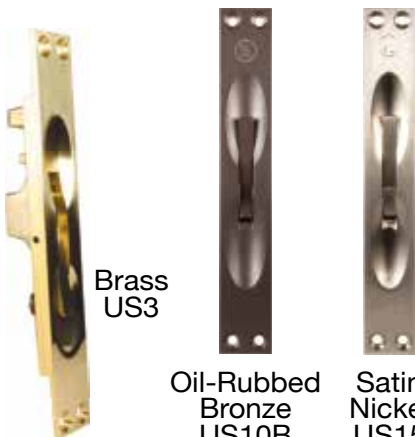

## Jambs & Astragals

Primed Finger-Joint Double  
Rabbet Jamb (4-9/16")

Primed Finger-Joint  
Combo Jamb (4-9/16", 6-9/16" & 7-1/4")

Primed Finger-Joint Astragal

Hemlock Double Rabbet  
Jamb (4-9/16")

Hemlock Combo Jamb  
(4-9/16" - 7-1/4")

Hemlock Astragal

(VG Fir and Knotty Alder jambs are special order and available with extended leadtime.)

## Flush Bolts

6" Flush Bolts  
(Standard on 6-8 & 7-0 Doors)

Satin Nickel US15  
(Also Available in Brass US3 &  
Oil Rubbed Bronze US10B)

12" Flush Bolts  
(Standard on 8-0 Doors)

Brass  
US3

Oil-Rubbed  
Bronze  
US10B