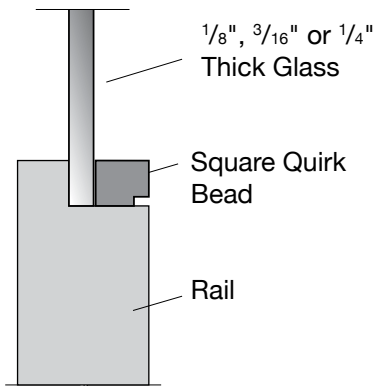

## MODERN SHAKER 8601 FRENCH DOOR

(Reverse Quirk Available)

Quick Ship Sizes: 2/0, 2/4, 2/6, 2/8 and 3/0 x 6/8 Height

Available Species