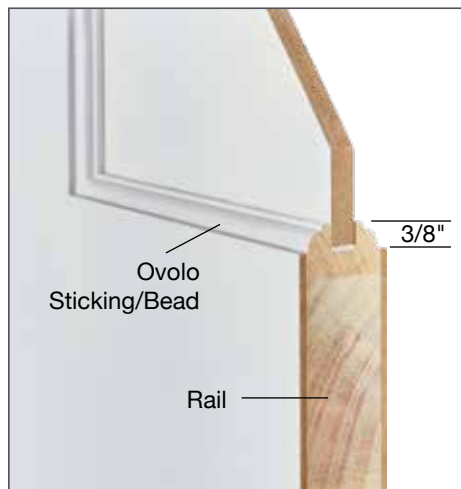

Specifications

Flat Panel Ovolo Bead Bi-Folds (includes track & hardware)