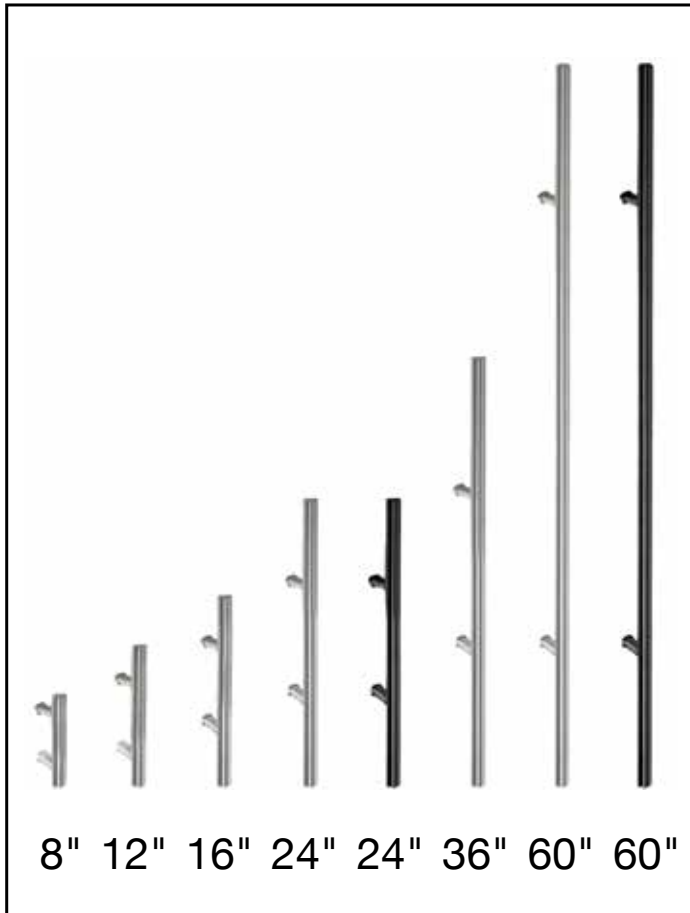

## Contemporary Bar Pulls

Contemporary pull sizes 8", 12", 16", 24", 36", 60" in stainless steel.

Matte black available in 24" or 60" pull.