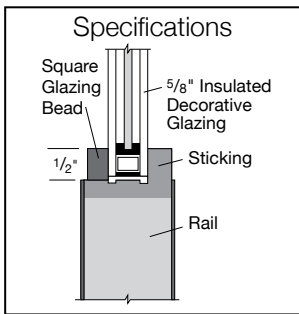

## Harlow

6/8

7/0\*

8/0

\*Knotty Alder not available in 7/0.

5'0" x 6'8" 3501 Primed French Double Door with Lexington patina glass

Available Species

Primed      Fir      Knotty Alder