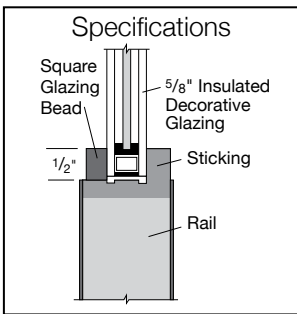

Available in Zinc or Patina (Shown in Patina. Doors shown in Zinc.)

PRIVACY **5**

Lexington

6/8

7/0\*

8/0

\*Knotty Alder not available in 7/0.

3'0" x 6'8" 3501 Fir French Door with Modena glass